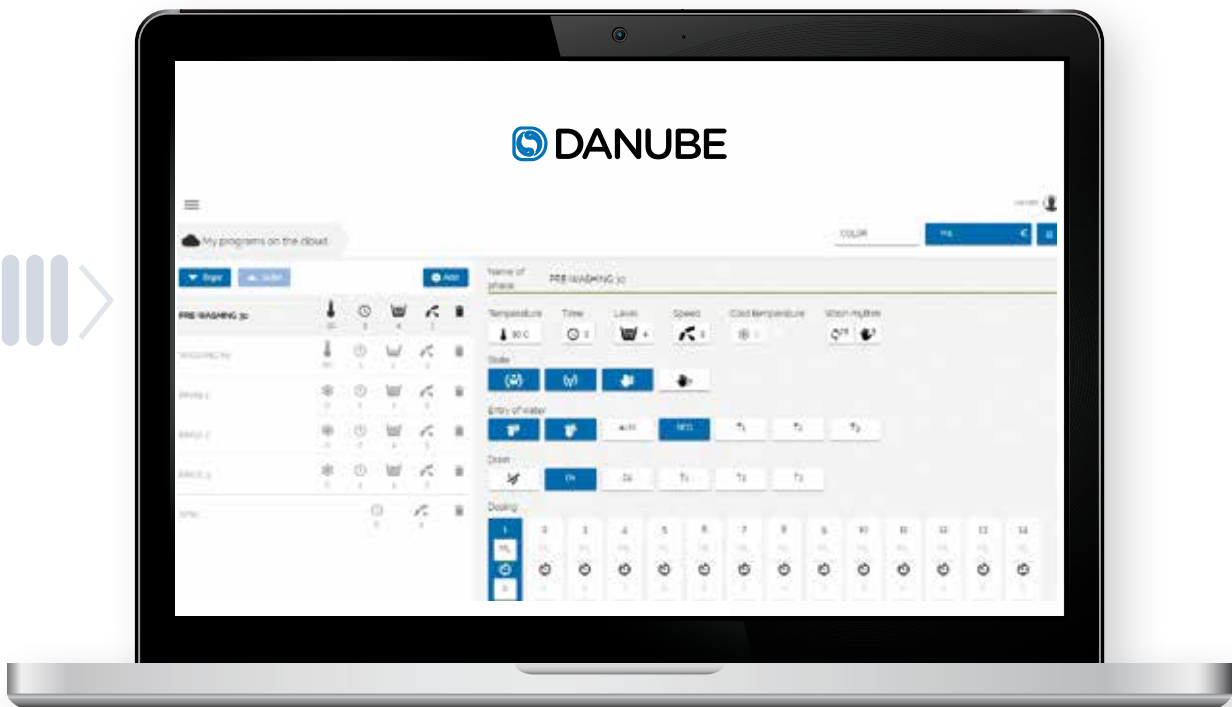

Data

Download all the data in Excel.

Geolocation of the machines on a world map.

Your self-service

Signing up to DANUBE LAUNDRY is the most convenient option for operating from your mobile phone: when you need a laundrette, select the nearest shop, reserve the machine and on completion, pay with your mobile phone.

You can also receive statistics about all your washes and take advantage of special deals.

DANUBE LAUNDRY

Install the APP

You will locate shops, and you can book machines easily using a QR code. Check the availability of machines and reserve yours at any time.