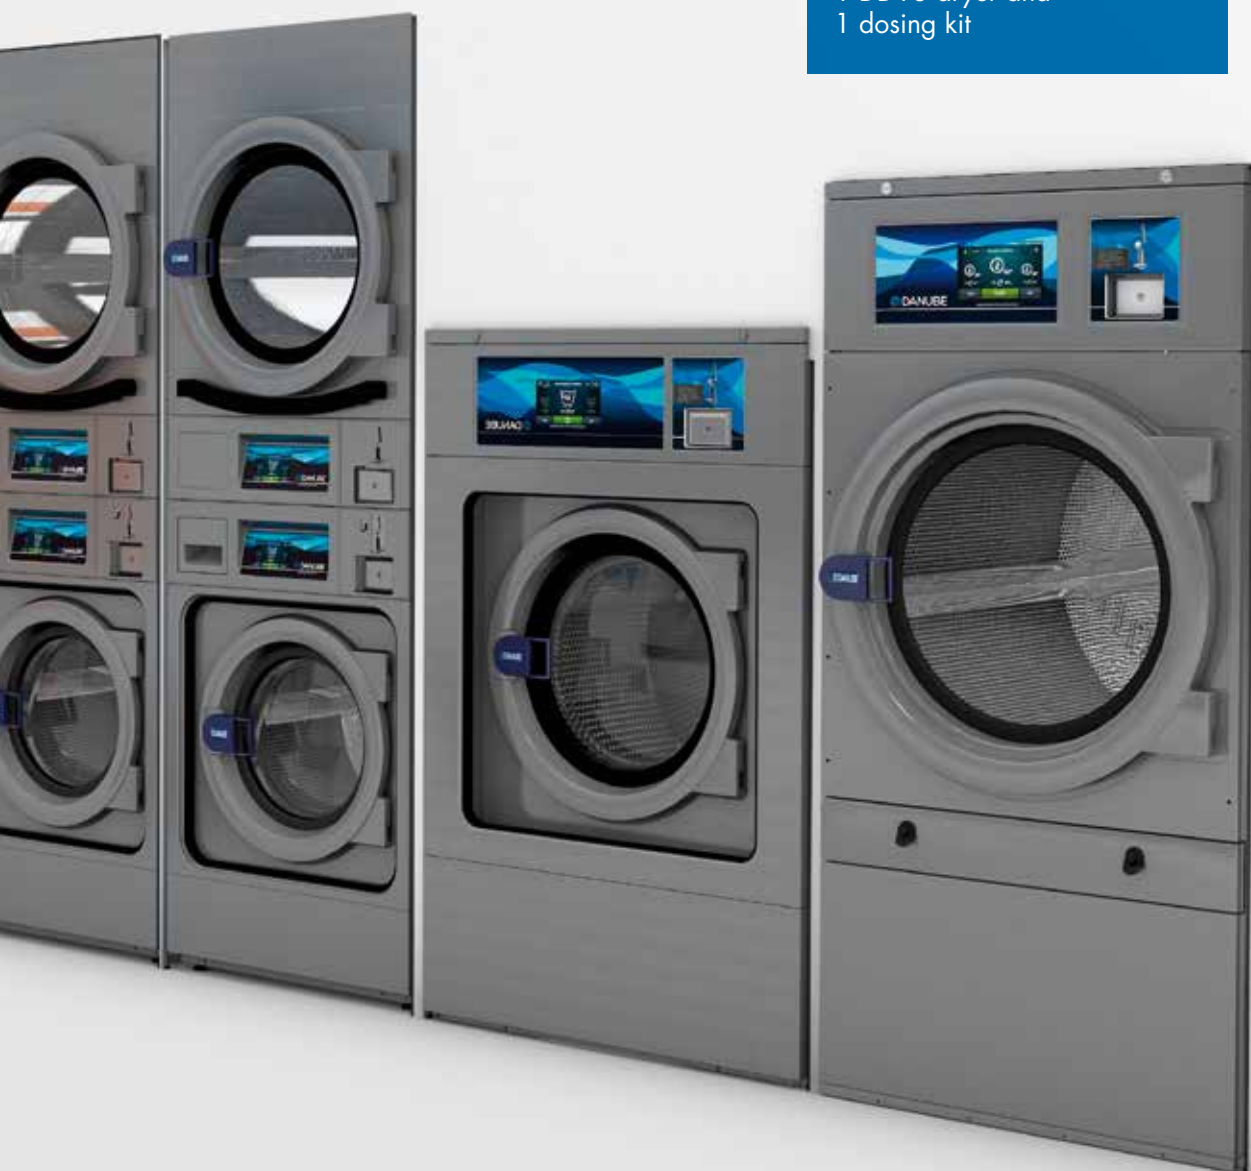

A possible proposal:

- 2 WPR-10 washers
- 2 DPR-10 stacked dryers
- 1 WED18 washer
- 1 DD16 dryer and
- 1 dosing kit

BLUEWASHBOX

by Danube

DANUBE offers multiple transportable modules, totally equipped and with different configuration sizes and options, ideal for temporary events or permanent external locations, etc.