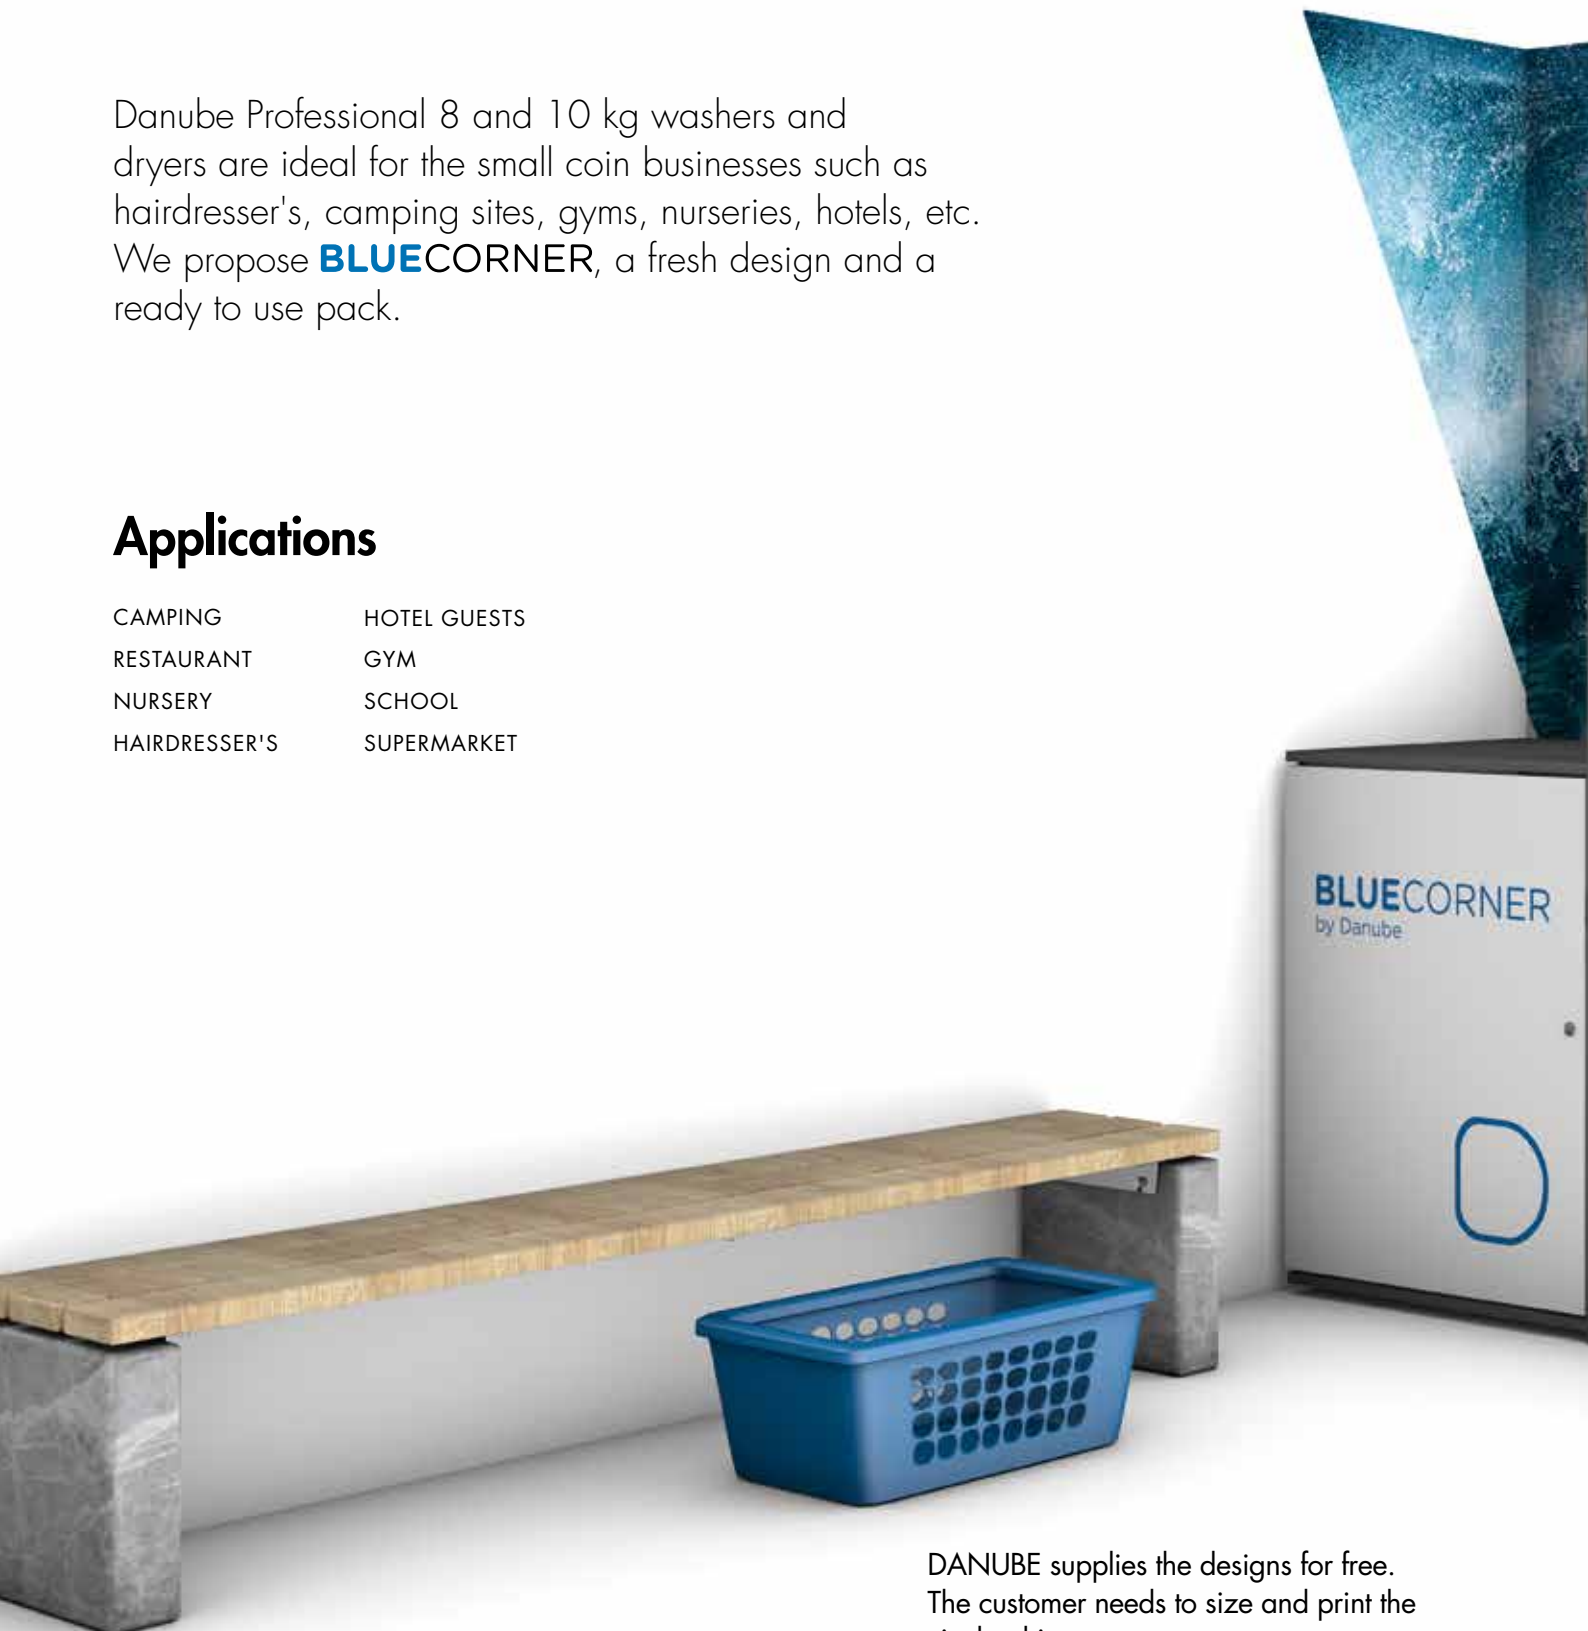

BLUECORNER

by Danube

Danube Professional 8 and 10 kg washers and dryers are ideal for the small coin businesses such as hairdresser's, camping sites, gyms, nurseries, hotels, etc. We propose **BLUECORNER**, a fresh design and a ready to use pack.

Applications

CAMPING	HOTEL GUESTS
RESTAURANT	GYM
NURSERY	SCHOOL
HAIRDRESSER'S	SUPERMARKET

DANUBE supplies the designs for free.
The customer needs to size and print the vinyl at his own expenses.