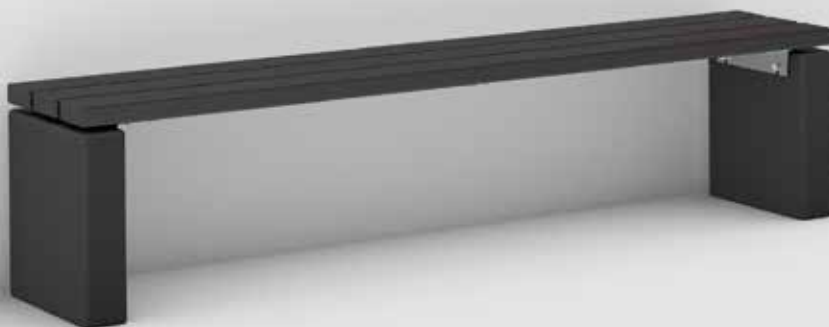

DRYING

1. 1 Load your garments into the machine and lock the door safely.
2. 2 Go to the control panel, insert coins or card and select your machine number.
3. 3 Select the washing program with the arrows on the touch screen also.
4. 4 Press start on the touch screen of the machine.
5. 5 When the cycle has finished, open the door and unload.